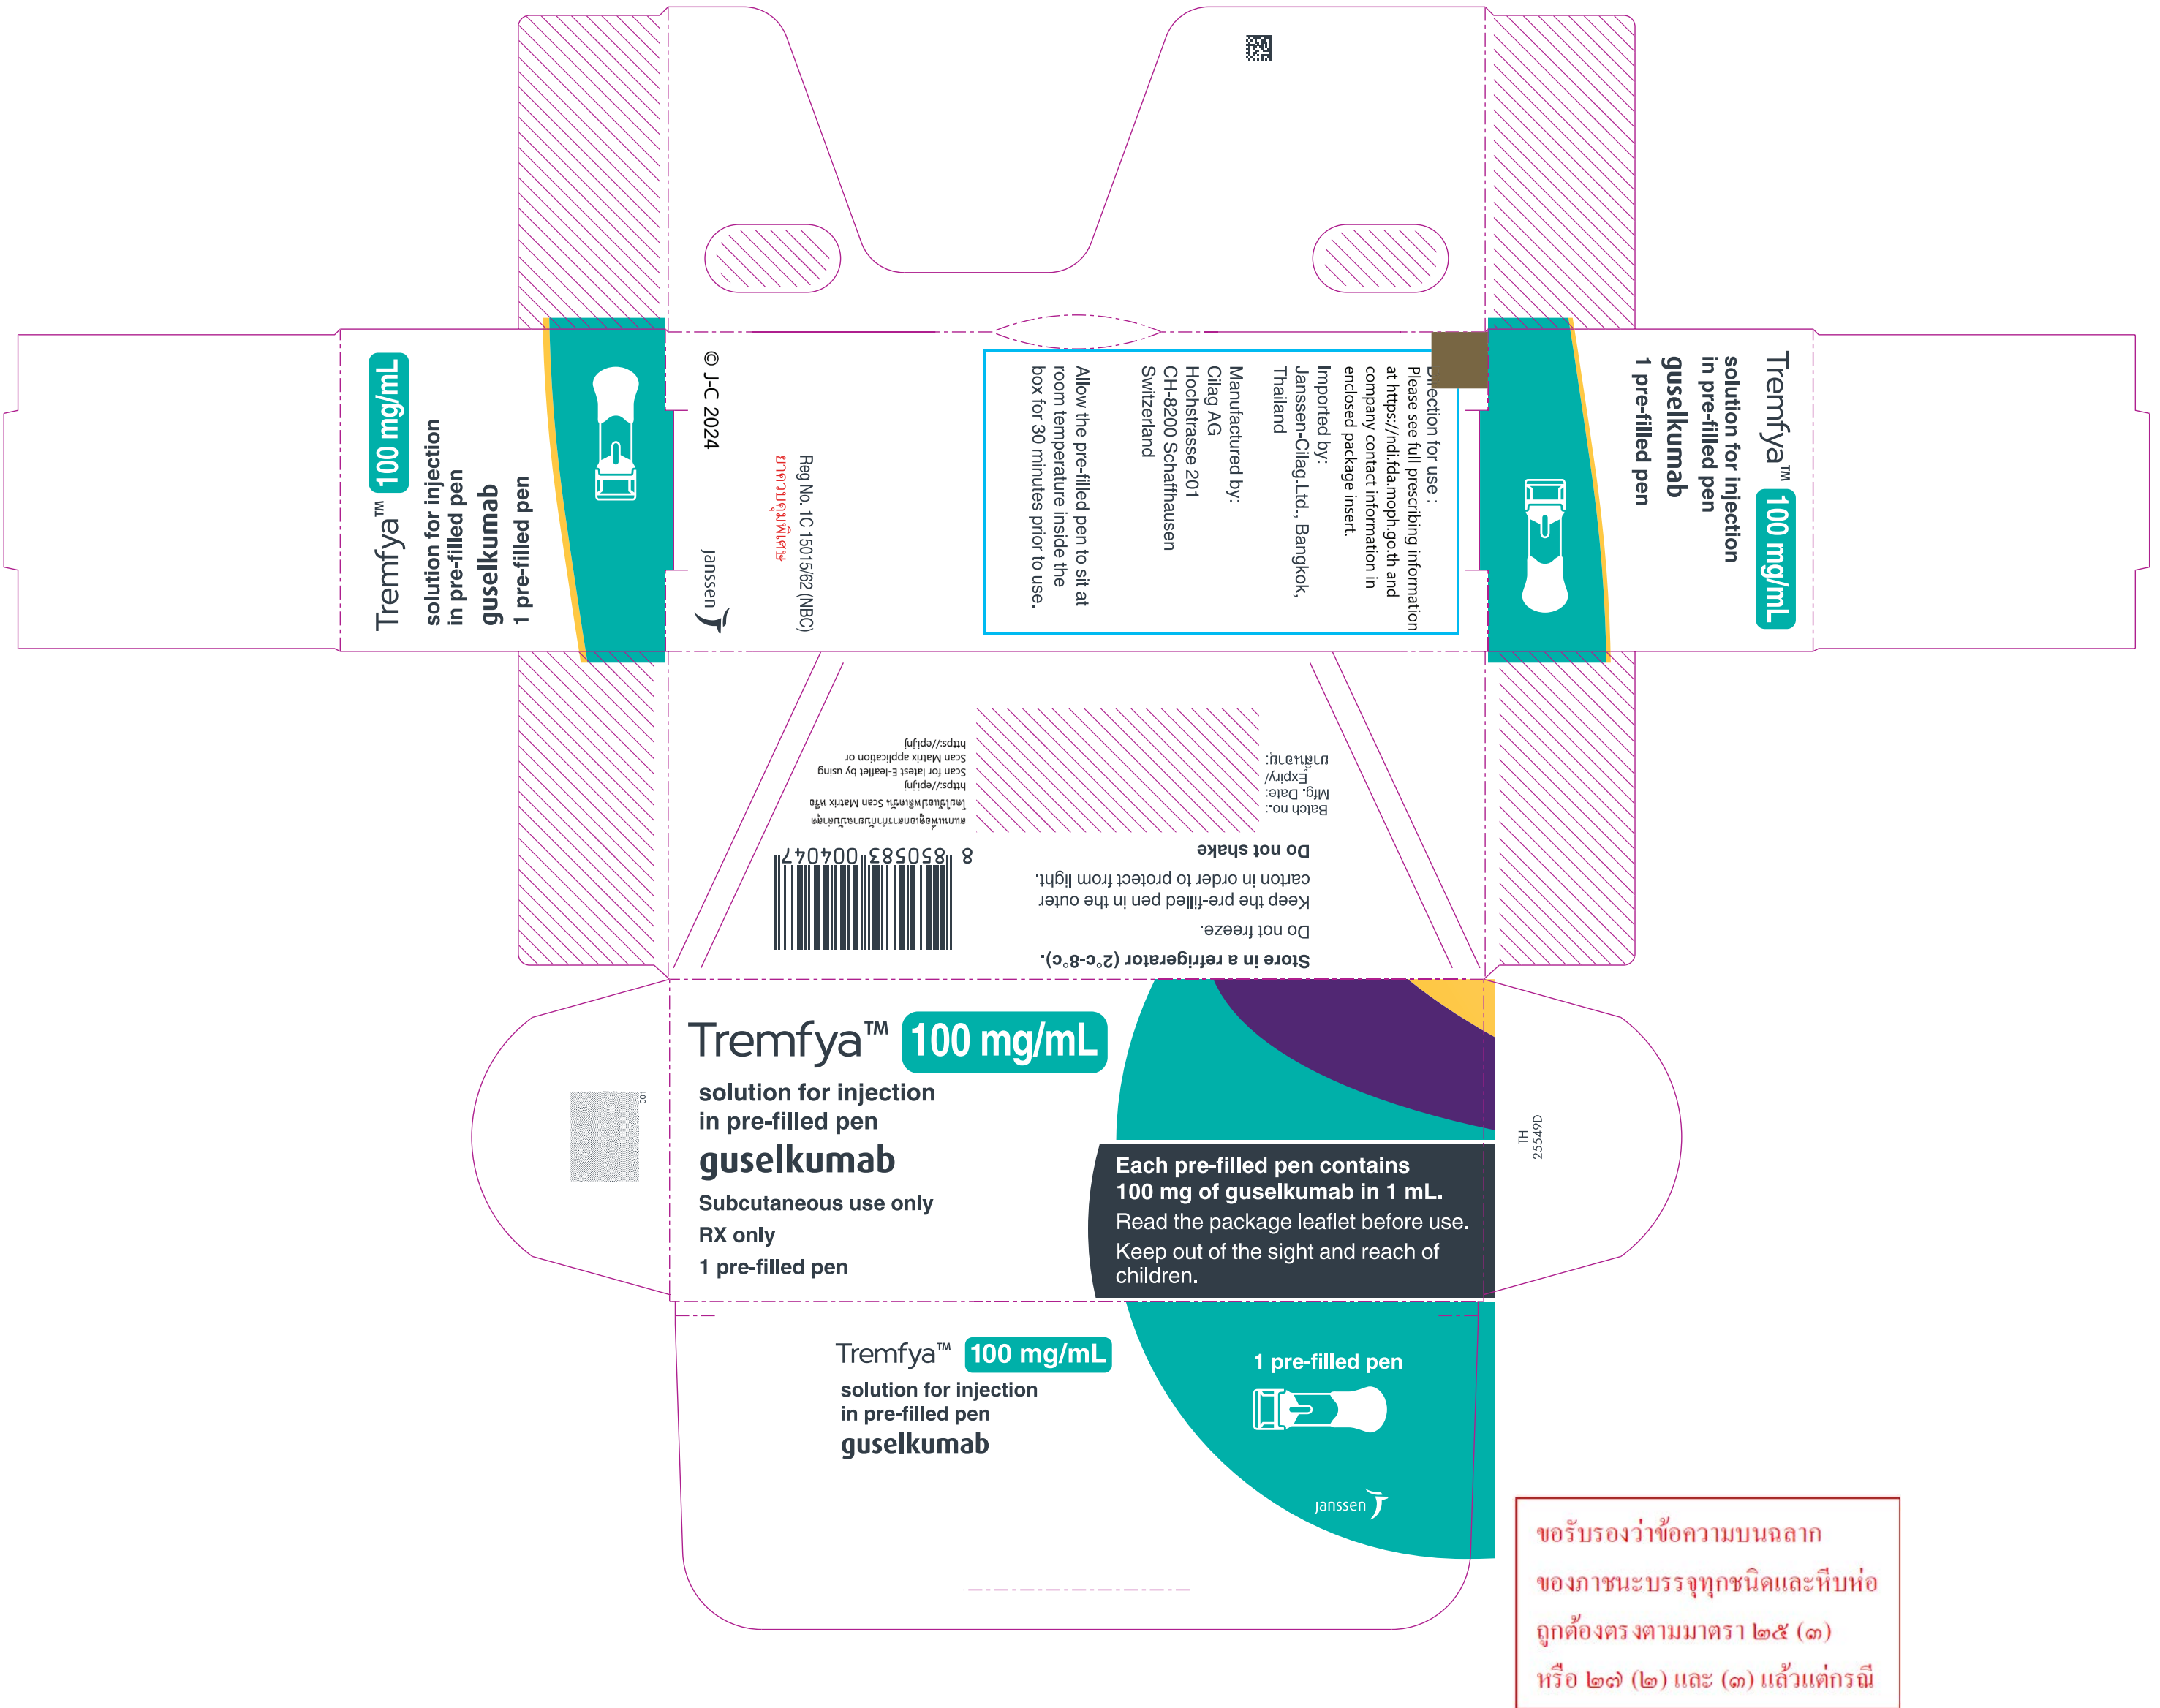

ฉลากกล่องบรรจุปากกาบรรจุยาพร้อมฉีด (pre-filled pen)

AUTOMATED LEGEND (CC-PC)		Product Artwork CoE		janssen	
Box TREMFYA		Latest Modification Date: January 17, 2024 05:37 PM		Version: 1	
PCC: 25549D		Artwork Operator: V_AR			
Template Ref. Name: Schaffhausen/Box/3643/S4		PMS 485	Janssen Varnish	Diecut (not to be printed)	
Template Dimensions: 146 x 57 x 58		PMS 2607		Varnish free	
Tech. info/Spec:		PMS 1225		Perforation	
Market: TH		PMS 326			
Mat. ID Code: PCC		PMS 432			
File Name: 25549D.ai		Cyan			
Replaces PCC: 25549C					