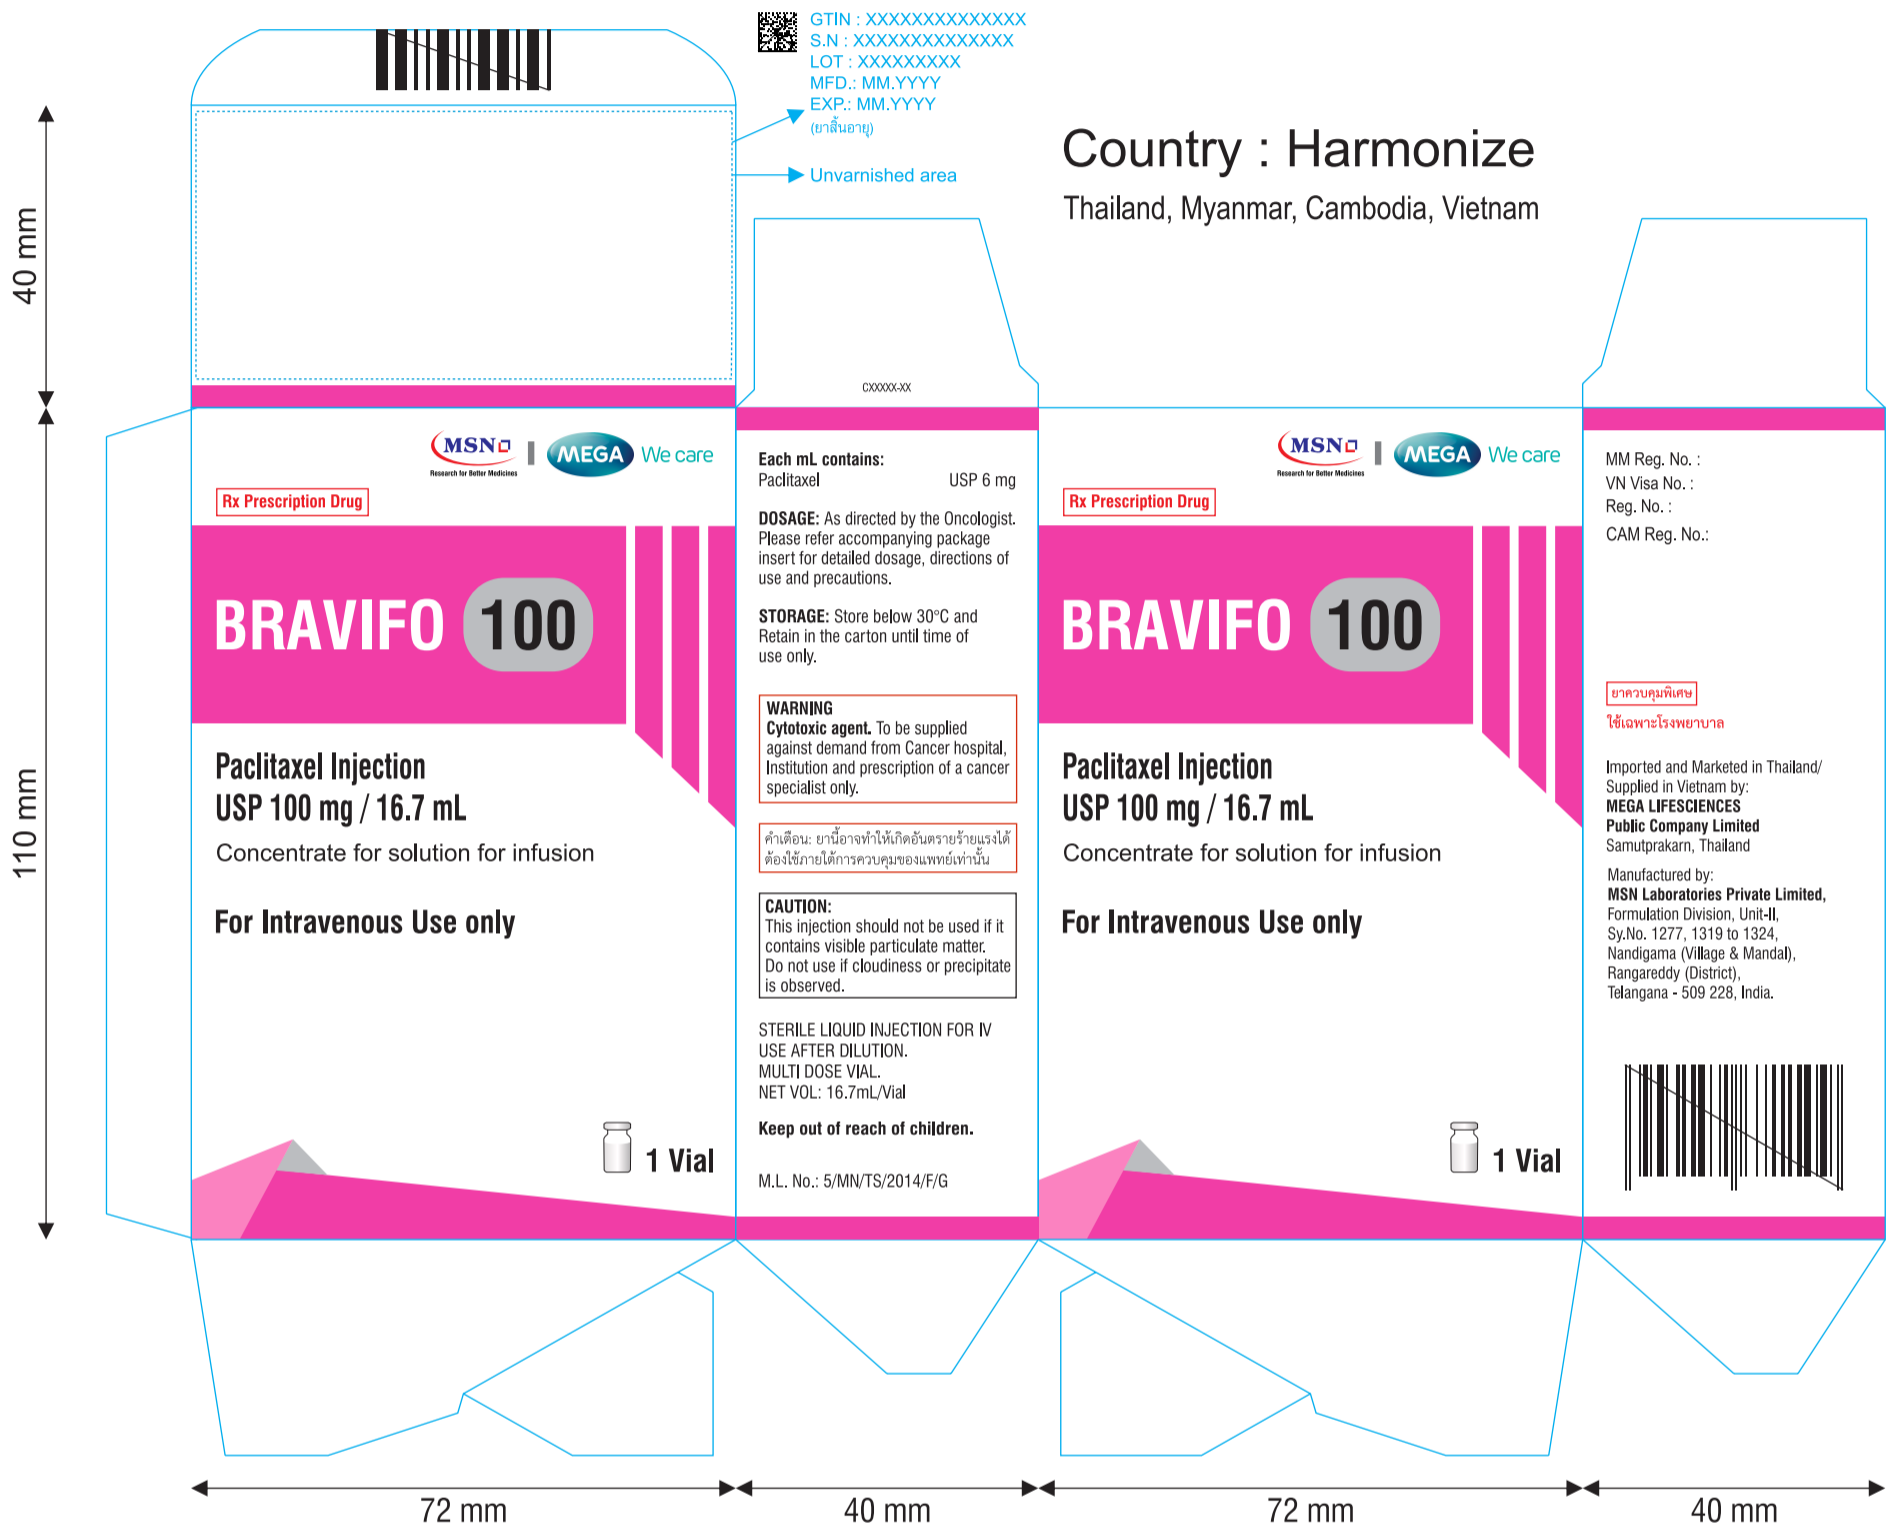

Dimensions: 55 x 32 x 92 mm

Version No.: 01

Font Type: Swis721 Cn BT

Font Size: 6 pt

Dotted lines not to be printed (Unvarnished area)

Outer lines not to be printed

**Note:** Artwork dimensions shall be nalized during commercialization of the product.

# Country : Harmonize

Thailand, Myanmar, Cambodia, Vietnam

Dimensions: 60 x 21 mm

Version No.: 00

Font type: Swis721 Cn BT

Font size: 3.5 pt

 P 265 C

 CMYK

 Dotted lines not to be printed (Unvarnished area)

 Outer lines not to be printed

**Note:** Artwork dimensions shall be finalized during commercialization of the product.

Dimensions: 72 x 40 x 110±1 mm

Version No.: 01

Country : Harmonize

Thailand, Myanmar, Cambodia, Vietnam

80 mm

Dimensions: 80 x 30 mm

Version No.: 01

Font type: Swis721 Cn BT

Font size: 4.5 pt

 P 232 C