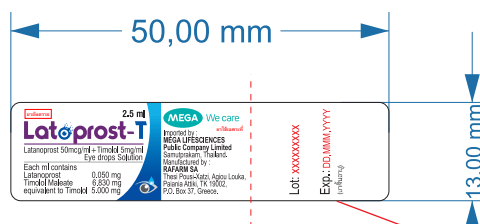

# Country : Thailand

Country : Thailand

Overprinting  
Batch details

- Cyan
- Magenta
- Yellow
- Black
- PANTONE 326 C

I have edited word because  
it's misspelled

250%